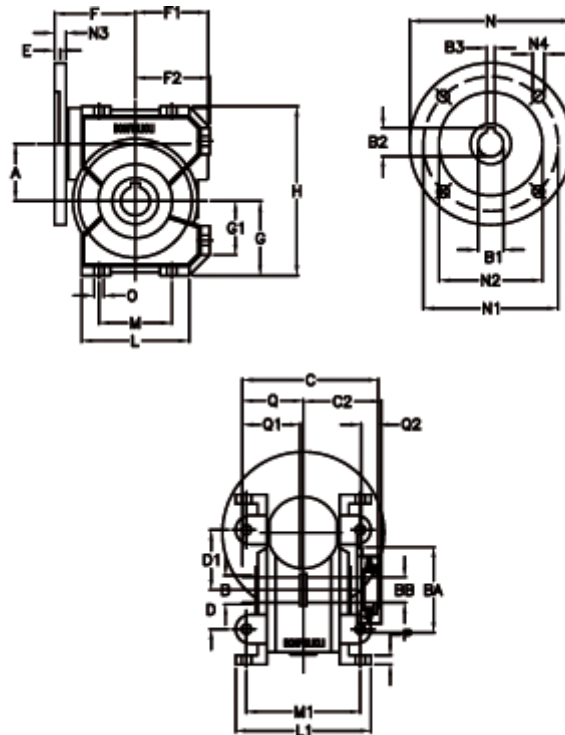

# Data Sheet

Article number: 390204410002316  
 Description: Worm Gear with Torque Limiter  
 VF 44-L1-U-100-P63B14

## Measures

a = 44.6	C2 = 48.0	g = 55.0	N = 90	Q1 = 32
B = 18	D = 29	G1 = 40.0	N1 = 75	Q2 = 12
B1 E7 = 11	D1 = 46	H = 127.0	N2 = 60	
B2 = 12.8	Description = VF 44U-xx-63B14	H1 = 97.0	N3 = 8.0	
B3 H9 = 4	E = 2.0	L = 80	N4 = 5.5	
BA = 40	F = 65	L1 = 100	O = 8.5	
BB H7 = 11	F1 = 54	m = 52	P = 8	
C = 79	F2 = 55.0	M1 = 81.0	Q = 32.0	